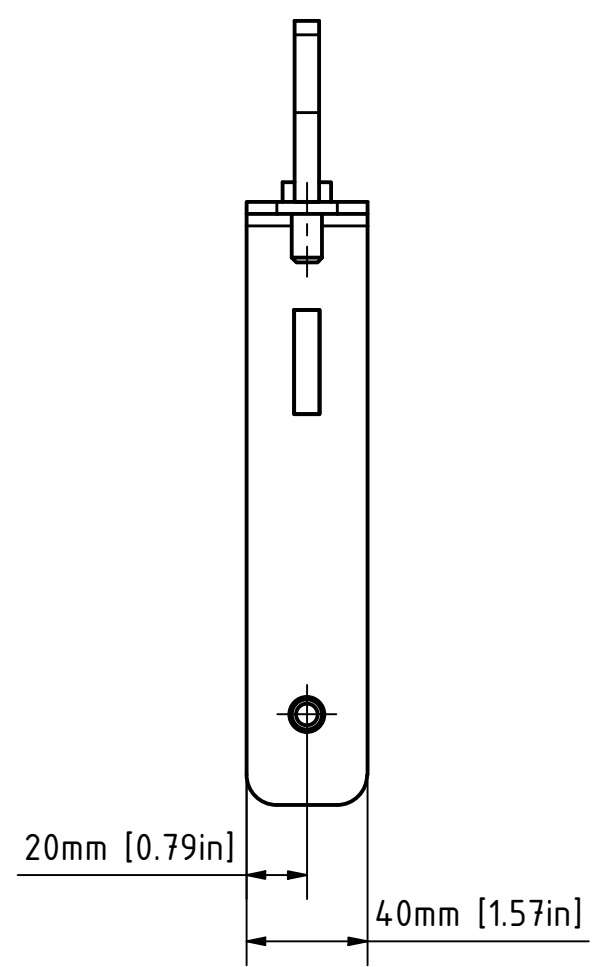

front view

side view

top view

1	Adress modified	09.12.2021	Heike Konrad					
rev. no.	description	date	modified by					
revision process								
TWAUDIO® Karl-Hofer-Str. 42 14163 Berlin www.twaudio.de	scale: 1:2,5 (1:5)							
	weight: 2,3 kg [5.1lbs]							
All rights to this drawing reserved in accordance with ISO 16016. Copying and distribution by manufacturer's permission only.	document type: overview drawing	order number: 4555						
	released							
	<table border="1"> <thead> <tr> <th>date</th> <th>name</th> </tr> </thead> <tbody> <tr> <td>13.10.2017</td> <td>Stefan Ullrich</td> </tr> <tr> <td>31.01.2018</td> <td>Heike Konrad</td> </tr> </tbody> </table>			date	name	13.10.2017	Stefan Ullrich	31.01.2018
date	name							
13.10.2017	Stefan Ullrich							
31.01.2018	Heike Konrad							
general tolerance ISO 2768-mK ISO 13920-BF ISO 9013-IIA/K according to ISO 8015	edges according to ISO 13715 surfaces (Ra) array 2 array 3 DIN ISO 1302	checked: approved: 09.12.2021 Heike Konrad	type: Universal-Rigging-Adapter drawing number: TWA-URA30i-0001					
		revision no.: 1	sheet: 1 1 A3					