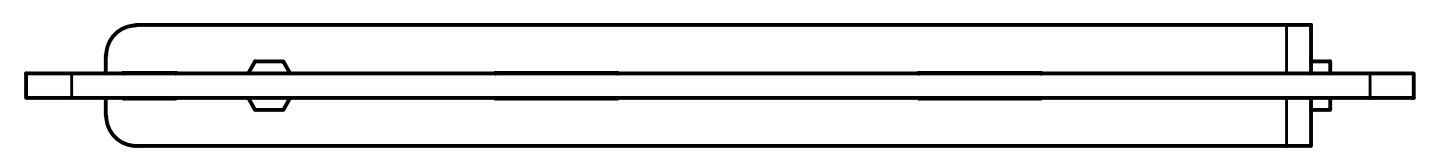

front view

side view

top view

1	Adress modified	09.12.2021	Heike Konrad					
rev. no.	description	date	modified by					
revision process								
TWAUDIO® Karl-Hofer-Str. 42 14163 Berlin www.twaudio.de	scale: 1:2,5 (1:5)							
	weight: 2,3 kg [5.1lbs]							
All rights to this drawing reserved in accordance with ISO 16016. Copying and distribution by manufacturer's permission only.	document type: overview drawing	order number: 4555						
	released							
	<table border="1"> <thead> <tr> <th>date</th> <th>name</th> </tr> </thead> <tbody> <tr> <td>13.10.2017</td> <td>Stefan Ullrich</td> </tr> <tr> <td>31.01.2018</td> <td>Heike Konrad</td> </tr> </tbody> </table>			date	name	13.10.2017	Stefan Ullrich	31.01.2018
date	name							
13.10.2017	Stefan Ullrich							
31.01.2018	Heike Konrad							
general tolerance ISO 2768-mK ISO 13920-BF ISO 9013-IIA/K according to ISO 8015	edges according to ISO 13715 surfaces (Ra) array 2 array 3 DIN ISO 1302	checked: approved: 09.12.2021 Heike Konrad	type: Universal-Rigging-Adapter drawing number: TWA-URA30i-0001					
		revision no.: 1	sheet: 1 1 A3					