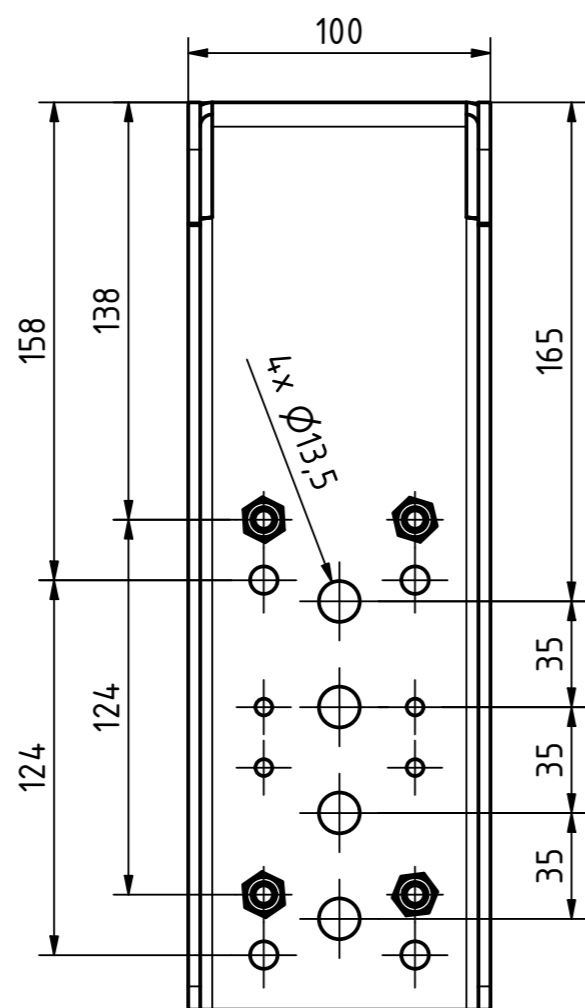

bottom view

front view

top view

left view

0		19.09.2019	Heike Konrad
rev. no.		date	modified by
revision process			
<b>TWAUDIO</b> Osterholzallee 140-2 71636 Ludwigsburg www.twaudio.de	scale:	1:2,5 (1:2)	
	weight:	2,2 kg	
	document type:	overview drawing	
	status type:	released	
All rights to this drawing reserved in accordance with ISO 16016. Copying and distribution by manufacturer's permission only.	order number:		
	type:	Walladapter E6 - WAE6	
	date	name	
	constructed	19.09.2019	Heike Konrad
general tolerance	edges according to ISO 13715	checked:	19.09.2019 Heike Konrad
ISO 2768-mK	surfaces (Ra)	array 2	
ISO 13920-BF	array 3	approved:	19.09.2019 Heike Konrad
ISO 9013-IIA/K	array 3	drawing number:	TWA-WAE6-0001
according to ISO 8015	DIN ISO 1302	revision no.:	0
		sheet:	1   1
			Az
C:\CAD\TWAUDIO\CAD-Daten\Zubehoer\Shipping-ELLAS\WAE6\WAE6.kpl.cam			