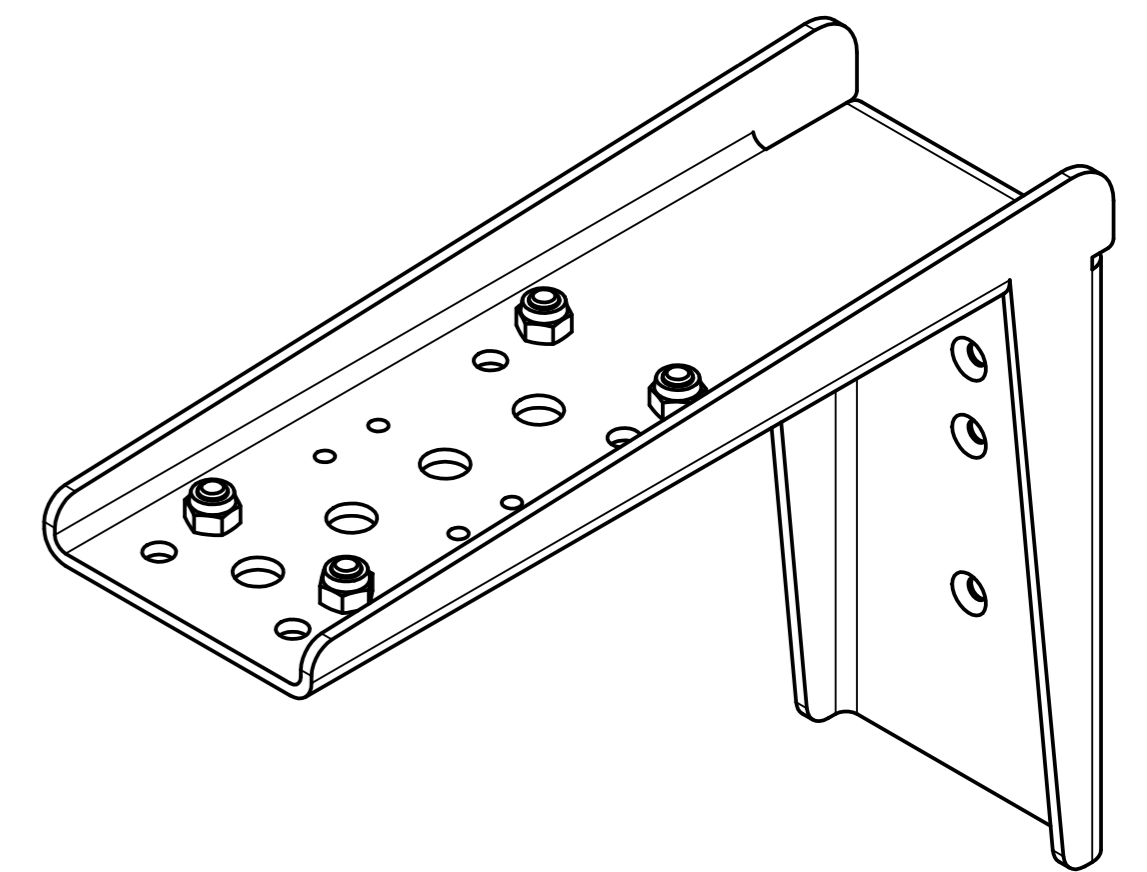

bottom view

front view

top view

left view

0		19.09.2019	Heike Konrad
rev. no.		date	modified by
revision process			
<b>TWAUDIO</b> Osterholzallee 140-2 71636 Ludwigsburg www.twaudio.de	scale:	1:2,5 (1:2)	
	weight:	2,2 kg	
	document type:	overview drawing	
	status type:	released	
All rights to this drawing reserved in accordance with ISO 16016. Copying and distribution by manufacturer's permission only.	order number:		
	type:	Walladapter E6 - WAE6	
	date	name	
	constructed	19.09.2019	Heike Konrad
general tolerance	edges according to ISO 13715	checked:	19.09.2019 Heike Konrad
ISO 2768-mK	surfaces (Ra)	array 2	
ISO 13920-BF	array 3	approved:	19.09.2019 Heike Konrad
ISO 9013-IIA/K	array 3	drawing number:	TWA-WAE6-0001
according to ISO 8015	DIN ISO 1302	revision no.:	0
		sheet:	1   1
			Az
C:\CAD\TWAUDIO\CAD-Daten\Zubehoer\Shipping-ELLAS\WAE6\WAE6.kpl.cam			