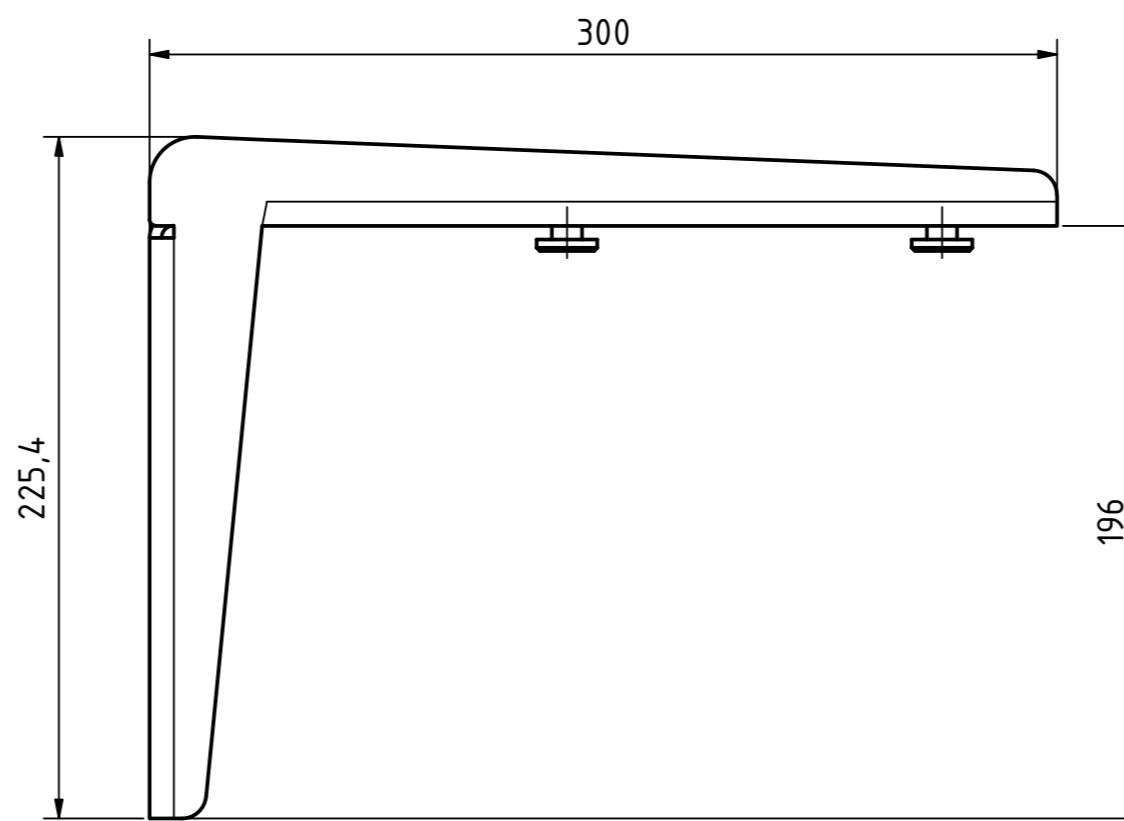

bottom view

front view

top view

left view

0		19.09.2019	Heike Konrad
rev. no.		date	modified by
revision process			
<b>TWAUDIO</b> Osterholzallee 140-2 71636 Ludwigsburg www.twaudio.de	scale:	1:2,5 (1:2)	
	weight:	2,2 kg	
	document type:	overview drawing	
	status type:	released	
All rights to this drawing reserved in accordance with ISO 16016. Copying and distribution by manufacturer's permission only.	order number:		
	type:	Walladapter E6 - WAE6	
	date	name	
	constructed	19.09.2019	Heike Konrad
general tolerance	edges according to ISO 13715	checked:	19.09.2019 Heike Konrad
ISO 2768-mK	surfaces (Ra)	array 2	
ISO 13920-BF	array 3	approved:	19.09.2019 Heike Konrad
ISO 9013-IIA/K	array 3	drawing number:	TWA-WAE6-0001
according to ISO 8015	DIN ISO 1302	revision no.:	0
		sheet:	1   1
			Az
C:\CAD\TWAUDIO\CAD-Daten\Zubehoer\Shipping-ELLAS\WAE6\WAE6.kpl.cam			