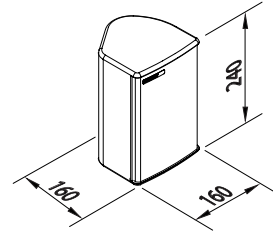

## Technical Data

Drivers	1 x 5" LF   1 x 1" HF coaxial
Frequency range	90 Hz - 20000 Hz
Power capacity program/peak	250/500 W
Impedance	24 Ω (passive)
Coverage	110° radial
Sensitivity 1 W / 1 m	91 dB
SPL max / 1 m	117 dB
Connectors	speakON™ NL4 1±   push terminal 1±
Dimensions (H x W x D)	240 x 160 x 160 mm   9.45 x 6.3 x 6.3"
Weight	3.9 kg   8.6 lbs
Finish	Warnex texture paint, RAL colors optional
Accessories	BagC5, MKC5, WHC5, WPC5