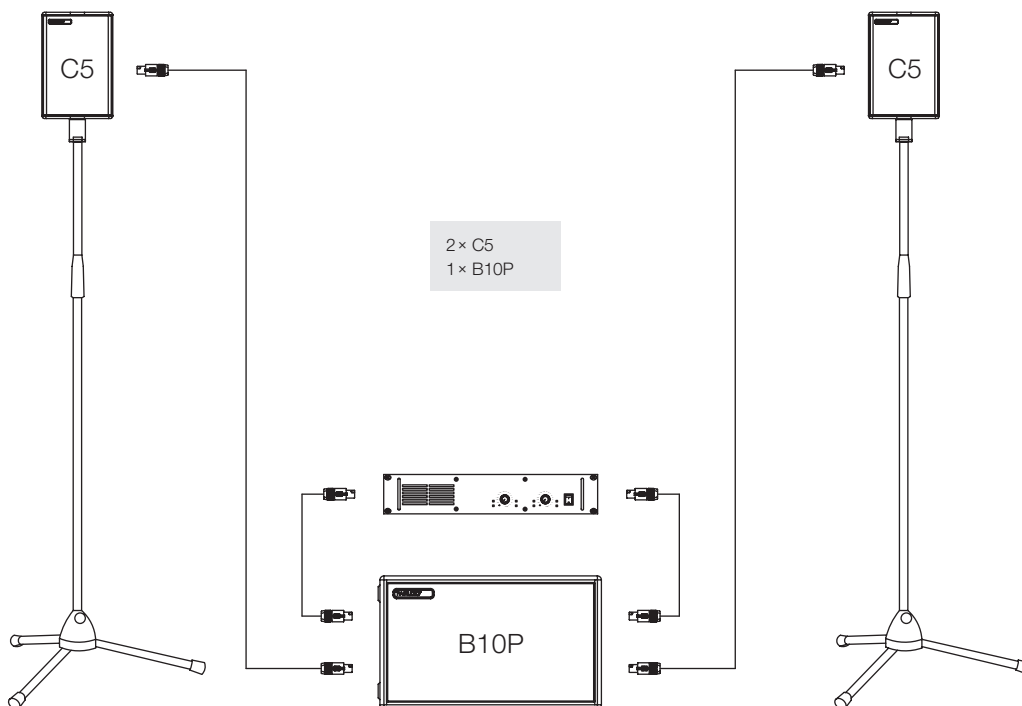

System Proposal

PRESETS AVAILABLE FOR

LAB.GRUPPEN