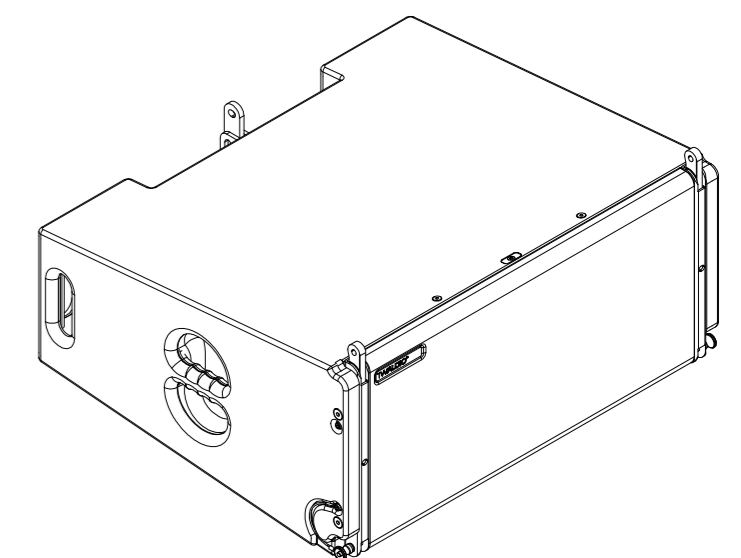

front view

side view

back view

top view

0			07.05.2019	Heike Konrad
rev. no.	description		date	modified by
revision process				
TWAUDIO Osterholzallee 140-2 71636 Ludwigsburg www.twaudio.de	scale:	1:5 (1:10)		
	weight:	41,6 kg [92 lbs]		
	document type:	overview drawing	order number:	2117
	status type:	released	type:	VERA36-80
All rights to this drawing reserved in accordance with ISO 16016. Copying and distribution by manufacturer's permission only.	date	name	LineArray top	
	constructed	13.02.2013		
	date	name	drawing number: TWA-VERA36-0001	
	checked:	13.05.2013		
approved	07.05.2019	Heike Konrad	revision no.:	0
general tolerance ISO 2768-mK ISO 13920-BF ISO 9013-IIA/K according to ISO 8015	edges according to ISO 13715 surfaces (Ra) array 2 array 3 according to ISO 1302	drawing number: TWA-VERA36-0001	revision no.: 0	sheet: 1 Az
C:\CAD\TWAUDIO\CAD-Daten\Produkt\1x\Ver36\VERA36_kpl.lam				