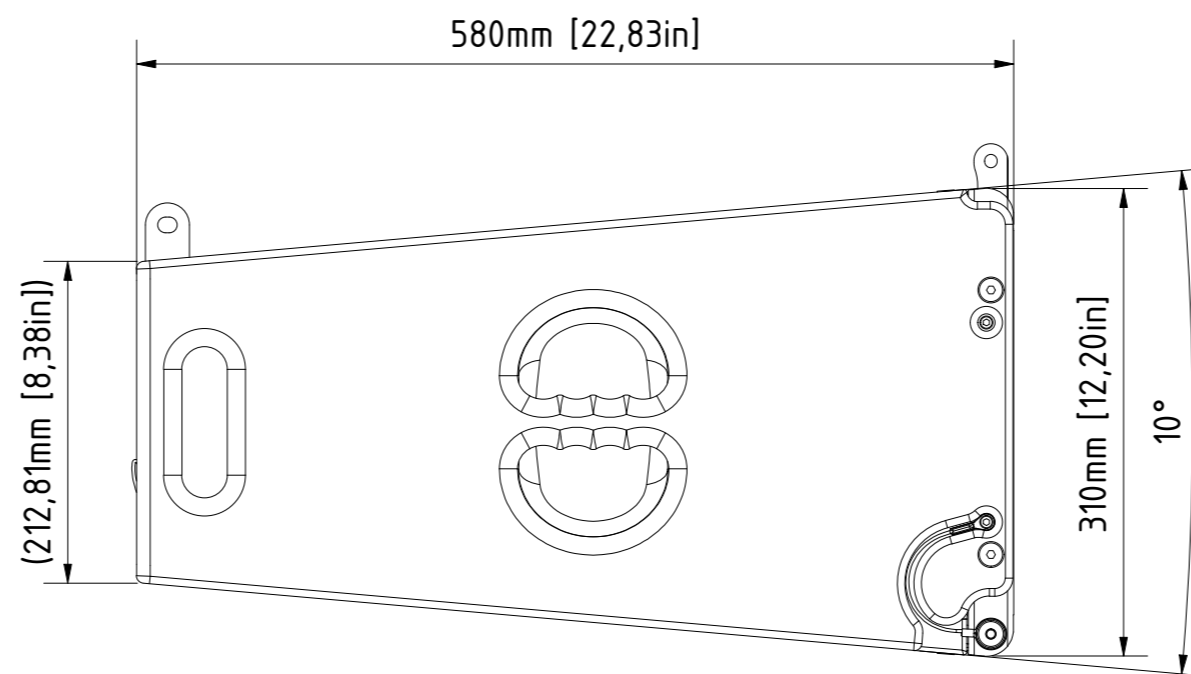

front view

side view

back view

top view

0			07.05.2019	Heike Konrad
rev. no.	description		date	modified by
revision process				
TWAUDIO Osterholzallee 140-2 71636 Ludwigsburg www.twaudio.de	scale:	1:5 (1:10)		
	weight:	41,6 kg [92 lbs]		
	document type:	overview drawing	order number:	2117
	status type:	released	type:	VERA36-80
All rights to this drawing reserved in accordance with ISO 16016. Copying and distribution by manufacturer's permission only.	date	name	LineArray top	
	constructed	13.02.2013		
	date	name	drawing number: TWA-VERA36-0001	
	checked:	13.05.2013		
approved	07.05.2019	Heike Konrad	revision no.:	0
general tolerance ISO 2768-mK ISO 13920-BF ISO 9013-IIA/K according to ISO 8015	edges according to ISO 13715 surfaces (Ra) array 2 array 3 according to ISO 1302	drawing number: TWA-VERA36-0001	revision no.: 0	sheet: 1 Az
C:\CAD\TWAUDIO\CAD-Daten\Produkt\1x\Ver36\VERA36_kpl.lam				