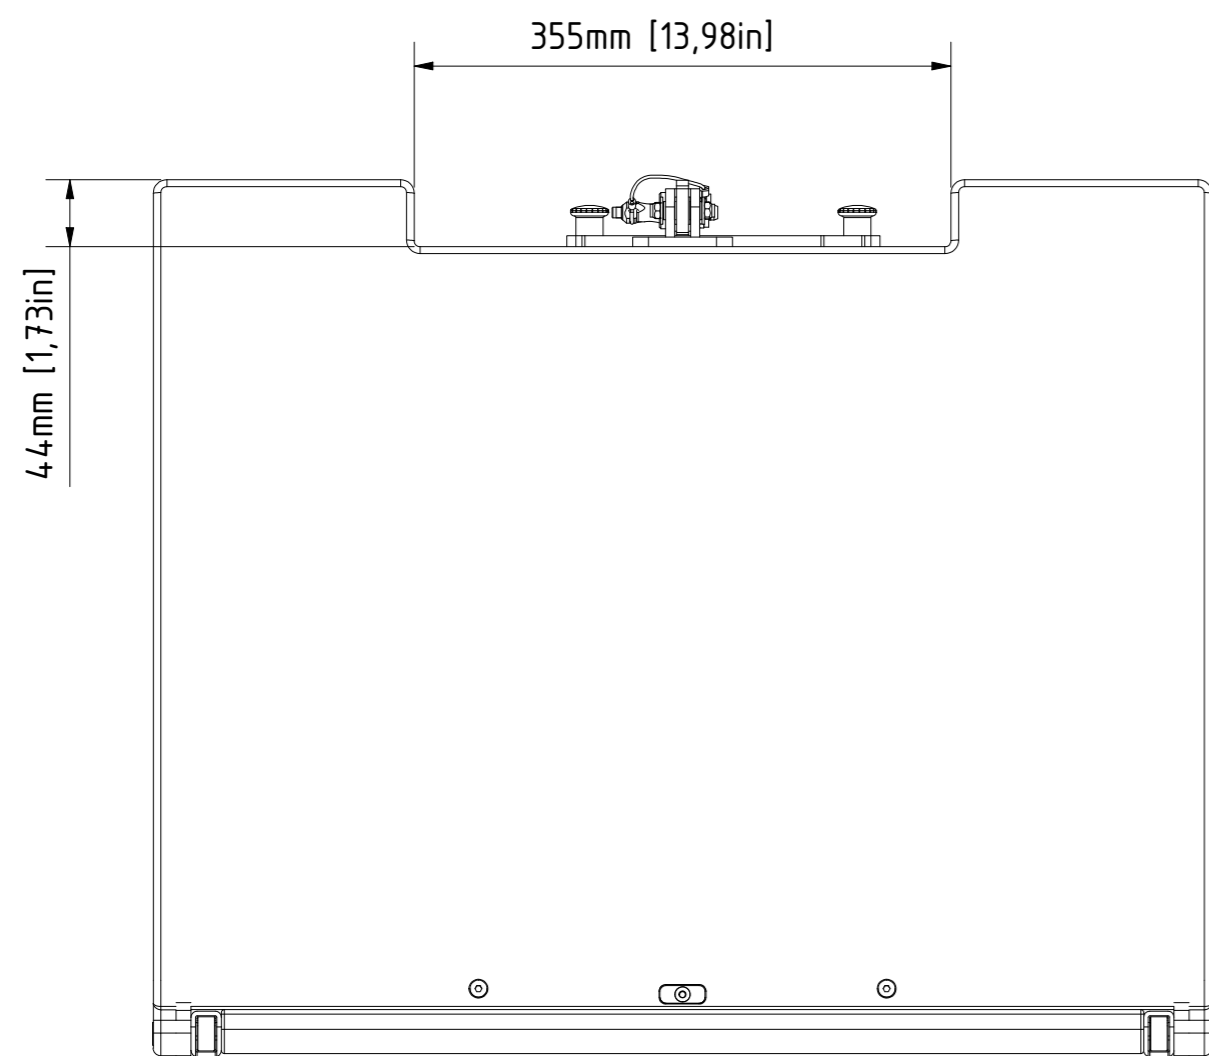

front view

side view

back view

top view

0			07.05.2019	Heike Konrad
rev. no.	description		date	modified by
revision process				
TWAUDIO Osterholzallee 140-2 71636 Ludwigsburg www.twaudio.de	scale:	1:5 (1:10)		
	weight:	41,6 kg [92 lbs]		
	document type:	overview drawing	order number:	2117
	status type:	released	type:	VERA36-80
All rights to this drawing reserved in accordance with ISO 16016. Copying and distribution by manufacturer's permission only.	date	name	LineArray top	
	constructed	13.02.2013		
	date	name	drawing number: TWA-VERA36-0001	
	checked:	13.05.2013		
approved	07.05.2019	Heike Konrad	revision no.:	0
general tolerance ISO 2768-mK ISO 13920-BF ISO 9013-IIA/K according to ISO 8015	edges according to ISO 13715 surfaces (Ra) array 2 array 3 according to ISO 1302	drawing number: TWA-VERA36-0001	revision no.: 0	sheet: 1 Az
C:\CAD\TWAUDIO\CAD-Daten\Produkt\1x\Ver36\VERA36_kpl.lam				