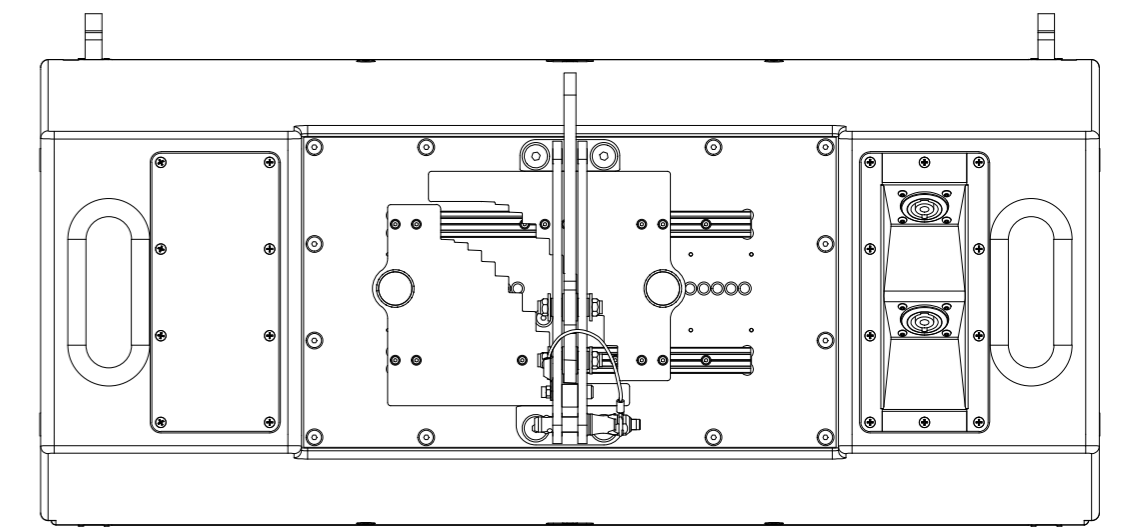

front view

side view

back view

top view

0			07.05.2019	Heike Konrad
rev. no.	description		date	modified by
revision process				
TWAUDIO Osterholzallee 140-2 71636 Ludwigsburg www.twaudio.de	scale:	1:5 (1:10)		
	weight:	41,6 kg [92 lbs]		
	document type:	overview drawing	order number:	2117
	status type:	released	type:	VERA36-80
All rights to this drawing reserved in accordance with ISO 16016. Copying and distribution by manufacturer's permission only.	date	name	LineArray top	
	constructed	13.02.2013		
	date	name	drawing number: TWA-VERA36-0001	
	checked:	13.05.2013		
approved	07.05.2019	Heike Konrad	revision no.:	0
general tolerance ISO 2768-mK ISO 13920-BF ISO 9013-IIA/K according to ISO 8015	edges according to ISO 13715 surfaces (Ra) array 2 array 3 according to ISO 1302	drawing number: TWA-VERA36-0001	revision no.: 0	sheet: 1 Az
C:\CAD\TWAUDIO\CAD-Daten\Produkt\1x\Ver36\VERA36_kpl.lam				