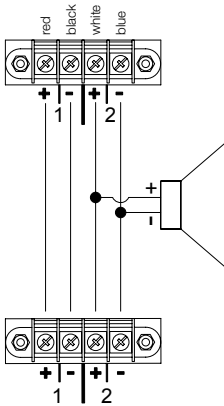

i-series | speakON® wiring plan

item no.	#4708	#4704	#4255	#4706
	SO top	SO sub	SO bi-amp	SO thru
T20i	x			
T30i			x	
B10i		x		
B14i		x		
B17i		x		
B30i		x		
VERA20i	x			
VERA S17i				x
M8i	x			
M12i	x			

1.0 Parts included

1.1 SO top #4708

Connector:
2x speakON NL4
1± IN

1.2 SO sub #4704

Connector:
2x speakON NL4
2± IN

1.3 SO bi-amp #4255

Connector:
2x speakON NL4
1± HF | 2± LF

1.4 SO thru #4706

Connector:
2x speakON NL4
2± IN | 1± THRU

1.5 Related products

cable gland #4324

blind plate #4344

1.6 Manufacturer

TWAUDIO GmbH
Osterholzallee 140-1
71636 Ludwigsburg
Germany

P: +49 7141 488989-0
F: +49 7141 488989-99
E: info@twaudio.com
W: www.twaudio.com