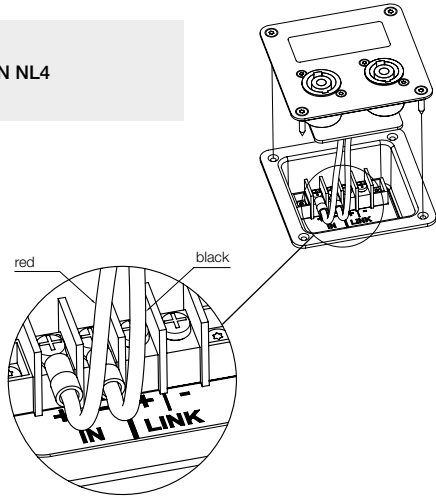

i-series | speakON® wiring plan

item no.	#4708	#4704	#4255	#4706
	SO top	SO sub	SO bi-amp	SO thru
T20i	x			
T30i			x	
B10i		x		
B14i		x		
B17i		x		
B30i		x		
VERA20i	x			
VERA S17i				x
M8i	x			
M12i	x			

1.0 Parts included

1.1 SO top #4708

Connector:
2x speakON NL4
1± IN

1.2 SO sub #4704

Connector:
2x speakON NL4
2± IN

1.3 SO bi-amp #4255

Connector:
2x speakON NL4
1± HF | 2± LF

1.4 SO thru #4706

Connector:
2x speakON NL4
2± IN | 1± THRU

1.5 Related products

cable gland #4324

blind plate #4344

1.6 Manufacturer

TWAUDIO GmbH
Osterholzallee 140-1
71636 Ludwigsburg
Germany

P: +49 7141 488989-0
F: +49 7141 488989-99
E: info@twaudio.com
W: www.twaudio.com