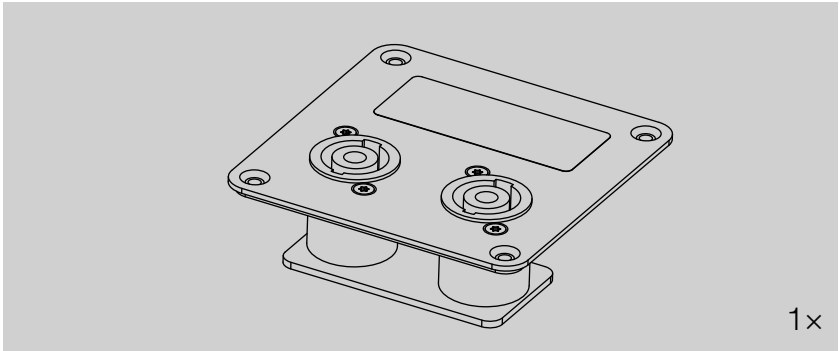

i-series | speakON® wiring plan

item no.	#4708	#4704	#4255	#4706
	SO top	SO sub	SO bi-amp	SO thru
T20i	x			
T30i			x	
B10i		x		
B14i		x		
B17i		x		
B30i		x		
VERA20i	x			
VERA S17i				x
M8i	x			
M12i	x			

1.0 Parts included

1.1 SO top #4708

Connector:
2x speakON NL4
1± IN

1.2 SO sub #4704

Connector:
2x speakON NL4
2± IN

1.3 SO bi-amp #4255

Connector:
2x speakON NL4
1± HF | 2± LF

1.4 SO thru #4706