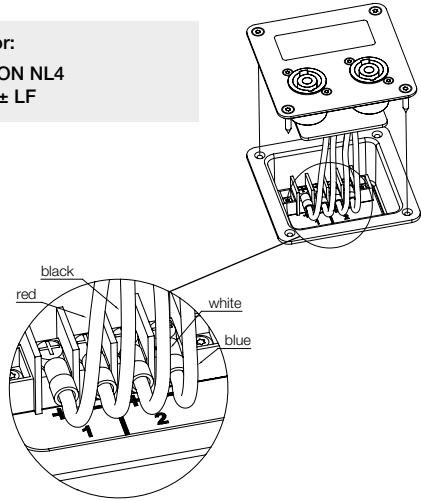

i-series | speakON® wiring plan

item no.	#4708	#4704	#4255	#4706
	SO top	SO sub	SO bi-amp	SO thru
T20i	x			
T30i			x	
B10i		x		
B14i		x		
B17i		x		
B30i		x		
VERA20i	x			
VERA S17i				x
M8i	x			
M12i	x			

1.0 Parts included

1.1 SO top #4708

Connector:
2x speakON NL4
1± IN

1.2 SO sub #4704

Connector:
2x speakON NL4
2± IN

1.3 SO bi-amp #4255

Connector:
2x speakON NL4
1± HF | 2± LF

1.4 SO thru #4706

Connector:
2x speakON NL4
2± IN | 1± THRU

1.5 Related products

cable gland #4324

blind plate #4344

1.6 Manufacturer

TWAUDIO GmbH
Osterholzallee 140-1
71636 Ludwigsburg
Germany

P: +49 7141 488989-0
F: +49 7141 488989-99
E: info@twaudio.com
W: www.twaudio.com