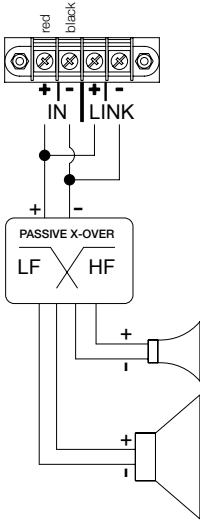

i-series | speakON® wiring plan

item no.	#4708	#4704	#4255	#4706
	SO top	SO sub	SO bi-amp	SO thru
T20i	x			
T30i			x	
B10i		x		
B14i		x		
B17i		x		
B30i		x		
VERA20i	x			
VERA S17i				x
M8i	x			
M12i	x			

1.0 Parts included

1.1 SO top #4708

Connector:
2x speakON NL4
1± IN

1.2 SO sub #4704

Connector:
2x speakON NL4
2± IN

1.3 SO bi-amp #4255

Connector:
2x speakON NL4
1± HF | 2± LF

1.4 SO thru #4706

Connector:
2x speakON NL4
2± IN | 1± THRU

1.5 Related products

cable gland #4324

blind plate #4344

1.6 Manufacturer

TWAUDIO GmbH
Osterholzallee 140-1
71636 Ludwigsburg
Germany

P: +49 7141 488989-0
F: +49 7141 488989-99
E: info@twaudio.com
W: www.twaudio.com