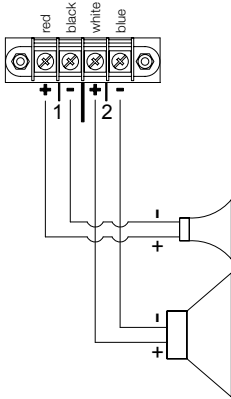

i-series | speakON® wiring plan

item no.	#4708	#4704	#4255	#4706
	SO top	SO sub	SO bi-amp	SO thru
T20i	x			
T30i			x	
B10i		x		
B14i		x		
B17i		x		
B30i		x		
VERA20i	x			
VERA S17i				x
M8i	x			
M12i	x			

1.0 Parts included

1.1 SO top #4708

Connector:
2x speakON NL4
1± IN

1.2 SO sub #4704

Connector:
2x speakON NL4
2± IN

1.3 SO bi-amp #4255

Connector:
2x speakON NL4
1± HF | 2± LF

1.4 SO thru #4706

Connector:
2x speakON NL4
2± IN | 1± THRU

1.5 Related products

cable gland #4324

blind plate #4344

1.6 Manufacturer

TWAUDIO GmbH
Osterholzallee 140-1
71636 Ludwigsburg
Germany

P: +49 7141 488989-0
F: +49 7141 488989-99
E: info@twaudio.com
W: www.twaudio.com