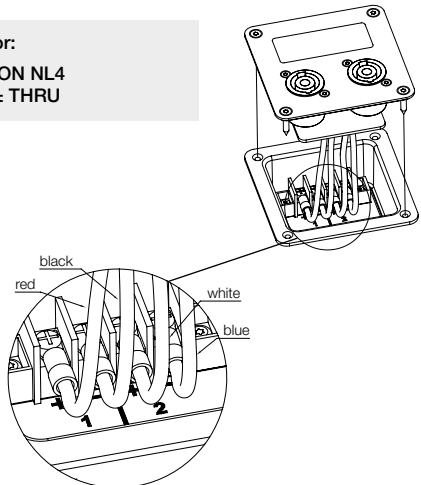

i-series | speakON® wiring plan

item no.	#4708	#4704	#4255	#4706
	SO top	SO sub	SO bi-amp	SO thru
T20i	x			
T30i			x	
B10i		x		
B14i		x		
B17i		x		
B30i		x		
VERA20i	x			
VERA S17i				x
M8i	x			
M12i	x			

1.0 Parts included

1.1 SO top #4708

Connector:
2x speakON NL4
1± IN

1.2 SO sub #4704

Connector:
2x speakON NL4
2± IN

1.3 SO bi-amp #4255

Connector:
2x speakON NL4
1± HF | 2± LF

1.4 SO thru #4706

Connector:
2x speakON NL4
2± IN | 1± THRU

1.5 Related products

cable gland #4324

blind plate #4344

1.6 Manufacturer

TWAUDIO GmbH
Osterholzallee 140-1
71636 Ludwigsburg
Germany

P: +49 7141 488989-0
F: +49 7141 488989-99
E: info@twaudio.com
W: www.twaudio.com