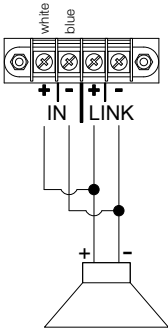

1.0 Parts included

1.1 SO top #4708

Connector:
2x speakON NL4
1± IN

1.2 SO sub #4704

Connector:
2x speakON NL4
2± IN

1.3 SO bi-amp #4255

Connector:
2x speakON NL4
1± HF | 2± LF

1.4 SO thru #4706

Connector:
2x speakON NL4
2± IN | 1± THRU

1.5 Related products

cable gland #4324

blind plate #4344

1.6 Manufacturer

TWAUDIO GmbH
Osterholzallee 140-1
71636 Ludwigsburg
Germany

P: +49 7141 488989-0
F: +49 7141 488989-99
E: info@twaudio.com
W: www.twaudio.com