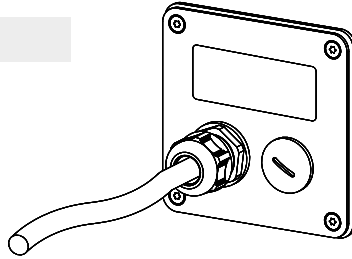

i-series | speakON® wiring plan

item no.	#4708	#4704	#4255	#4706
	SO top	SO sub	SO bi-amp	SO thru
T20i	x			
T30i			x	
B10i		x		
B14i		x		
B17i		x		
B30i		x		
VERA20i	x			
VERA S17i				x
M8i	x			
M12i	x			

1.0 Parts included

1.1 SO top #4708

Connector:
2x speakON NL4
1± IN

1.2 SO sub #4704

Connector:
2x speakON NL4
2± IN

1.3 SO bi-amp #4255

Connector:
2x speakON NL4
1± HF | 2± LF

1.4 SO thru #4706

Connector:
2x speakON NL4
2± IN | 1± THRU

1.5 Related products

cable gland #4324

blind plate #4344

1.6 Manufacturer

TWAUDIO GmbH
Osterholzallee 140-1
71636 Ludwigsburg
Germany

P: +49 7141 488989-0
F: +49 7141 488989-99
E: info@twaudio.com
W: www.twaudio.com