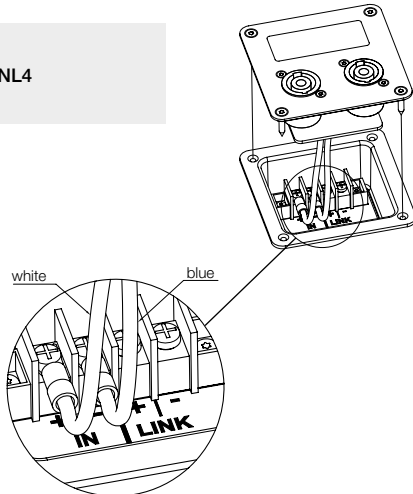

i-series | speakON® wiring plan

item no.	#4708	#4704	#4255	#4706
	SO top	SO sub	SO bi-amp	SO thru
T20i	x			
T30i			x	
B10i		x		
B14i		x		
B17i		x		
B30i		x		
VERA20i	x			
VERA S17i				x
M8i	x			
M12i	x			

1.0 Parts included

1.1 SO top #4708

Connector:
2x speakON NL4
1± IN

1.2 SO sub #4704

Connector:
2x speakON NL4
2± IN

1.3 SO bi-amp #4255

Connector:
2x speakON NL4
1± HF | 2± LF

1.4 SO thru #4706

Connector:
2x speakON NL4
2± IN | 1± THRU

1.5 Related products

cable gland #4324

blind plate #4344

1.6 Manufacturer

TWAUDIO GmbH
Osterholzallee 140-1
71636 Ludwigsburg
Germany

P: +49 7141 488989-0
F: +49 7141 488989-99
E: info@twaudio.com
W: www.twaudio.com