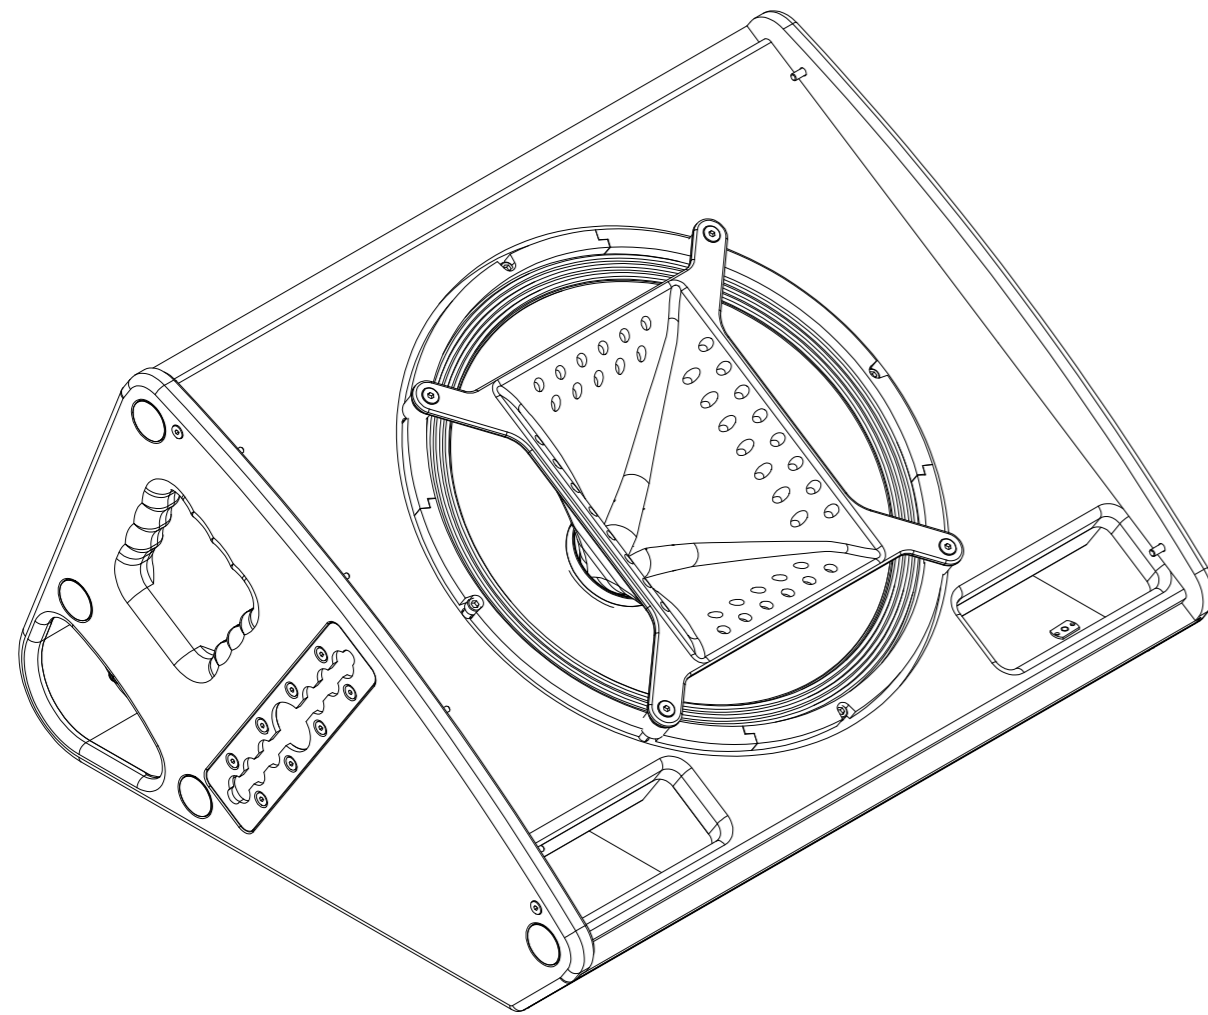

right view

front view

left view

top view

0			06.05.2019	Heike Konrad
rev. no.		description	date	modified by
revision process				
TWAUDIO Osterholzallee 140-2 71636 Ludwigsburg www.twaudio.de		scale: 1:5 weight: 23 kg [51 lbs]	order number: C15	
All rights to this drawing reserved in accordance with ISO 16016. Copying and distribution by manufacturer's permission only.		document type: overview drawing status type: released	type: C15	
general tolerance: ISO 2768-mK ISO 13920-BF ISO 9013-IIA/K according to ISO 8015		edges according to ISO 13715 surfaces (Ra): array 2, array 3, array 3 according to DIN ISO 1302	date: 24.01.2010 name: Stefan Ullrich date: 07.11.2011 name: Stefan Ullrich	drawing number: TWA-C15-0001 revision no.: 0 sheet: 1 of 1 AZ
<small>C:\CAD\TWAUDIO\CAD-Daten\Produkt\TWAUDIO\C15_1.dwg</small>				