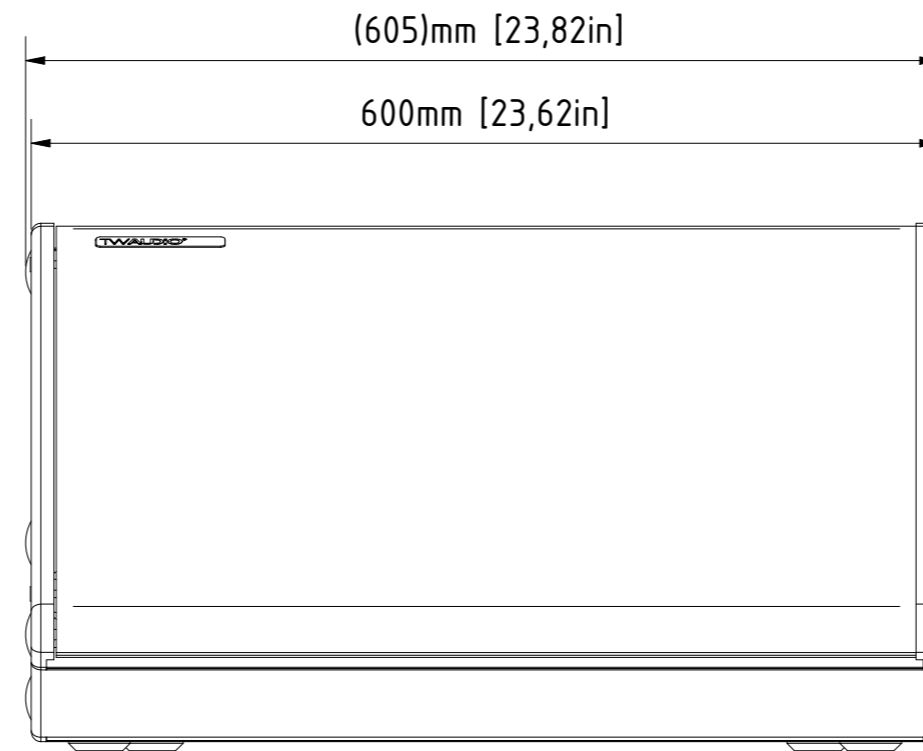

right view

front view

left view

top view

0			06.05.2019	Heike Konrad
rev. no.		description	date	modified by
revision process				
TWAUDIO Osterholzallee 140-2 71636 Ludwigsburg www.twaudio.de		scale: 1:5 weight: 23 kg [51 lbs]	order number: C15	
All rights to this drawing reserved in accordance with ISO 16016. Copying and distribution by manufacturer's permission only.		document type: overview drawing status type: released	type: C15	
general tolerance: ISO 2768-mK ISO 13920-BF ISO 9013-IIA/K according to ISO 8015		edges according to ISO 13715 surfaces (Ra): array 2, array 3, array 3 according to DIN ISO 1302	date: 24.01.2010 name: Stefan Ullrich date: 07.11.2011 name: Stefan Ullrich	drawing number: TWA-C15-0001 revision no.: 0 sheet: 1 of 1 AZ
<small>C:\CAD\TWAUDIO\CAD-Daten\Produkt\TWAUDIO\C15_1.dwg</small>				