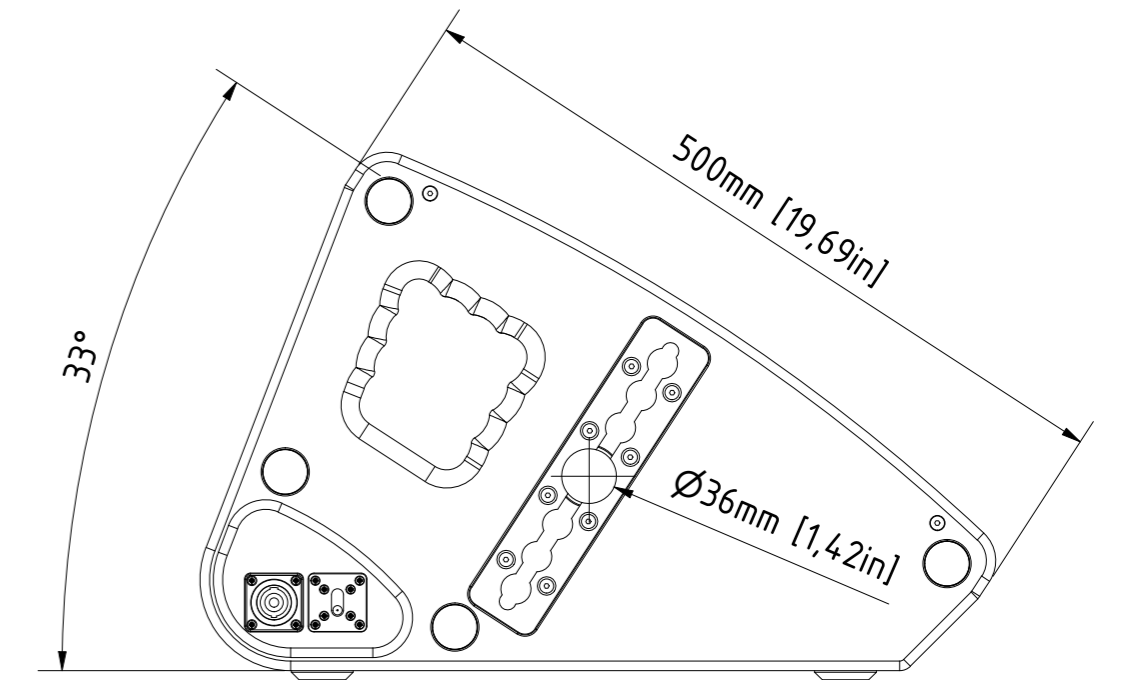

right view

front view

left view

top view

0			06.05.2019	Heike Konrad
rev. no.		description	date	modified by
revision process				
TWAUDIO Osterholzallee 140-2 71636 Ludwigsburg www.twaudio.de		scale: 1:5 weight: 23 kg [51 lbs]	order number: C15	
All rights to this drawing reserved in accordance with ISO 16016. Copying and distribution by manufacturer's permission only.		document type: overview drawing status type: released	type: C15	
general tolerance: ISO 2768-mK ISO 13920-BF ISO 9013-IIA/K according to ISO 8015		edges according to ISO 13715 surfaces (Ra): array 2, array 3, array 3 according to DIN ISO 1302	date: 24.01.2010 name: Stefan Ullrich date: 07.11.2011 name: Stefan Ullrich	drawing number: TWA-C15-0001 revision no.: 0 sheet: 1 of 1 AZ
<small>C:\CAD\TWAUDIO\CAD-Daten\Produkt\TWAUDIO\C15_1.dwg</small>				