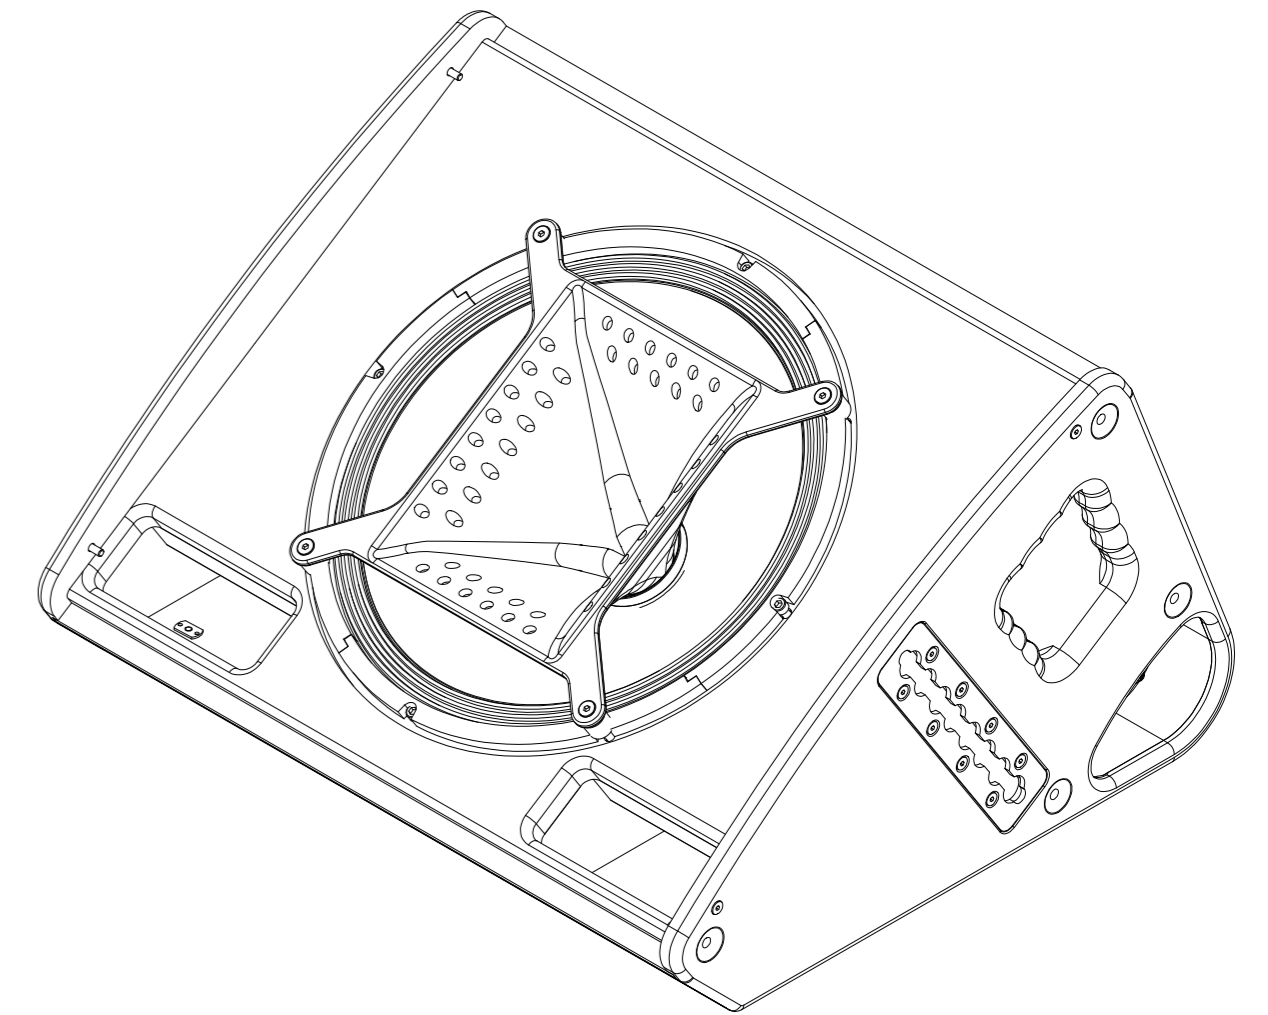

right view

front view

left view

top view

0			06.05.2019	Heike Konrad
rev. no.		description	date	modified by
revision process				
TWAUDIO Osterholzallee 140-2 71636 Ludwigsburg www.twaudio.de		scale: 1:5 weight: 23 kg [51 lbs]	order number: C15	
All rights to this drawing reserved in accordance with ISO 16016. Copying and distribution by manufacturer's permission only.		document type: overview drawing status type: released	type: C15	
general tolerance: ISO 2768-mK ISO 13920-BF ISO 9013-IIA/K according to ISO 8015		edges according to ISO 13715 surfaces (Ra): array 2, array 3, array 3 according to DIN ISO 1302	date: 24.01.2010 name: Stefan Ullrich date: 07.11.2011 name: Stefan Ullrich	drawing number: TWA-C15-0001 revision no.: 0 sheet: 1 of 1 AZ
<small>C:\CAD\TWAUDIO\CAD-Daten\Produkt\TWAUDIO\C15_1.dwg</small>				